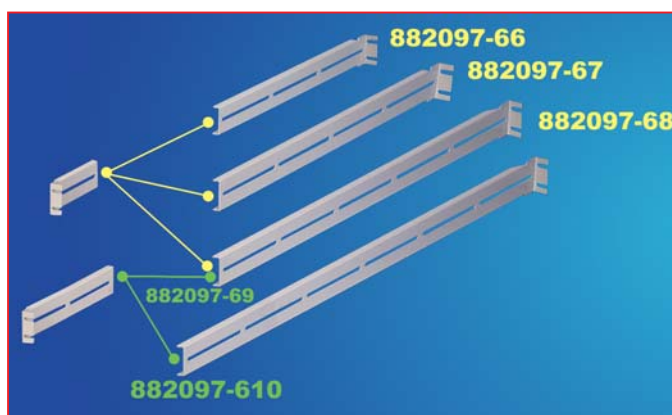

CLM Part No. (A+B)	Brackets length(A) mm	Brackets length(B) mm	Cabinet Depth mm	Set/CTN
882097-66	100.9	295.1	600	10
882097-67	100.9	392.2	700	10
882097-68	100.9	489.3	800	10
882097-69	198	489.3	900	10
882097-610	198	589.3	1000	10