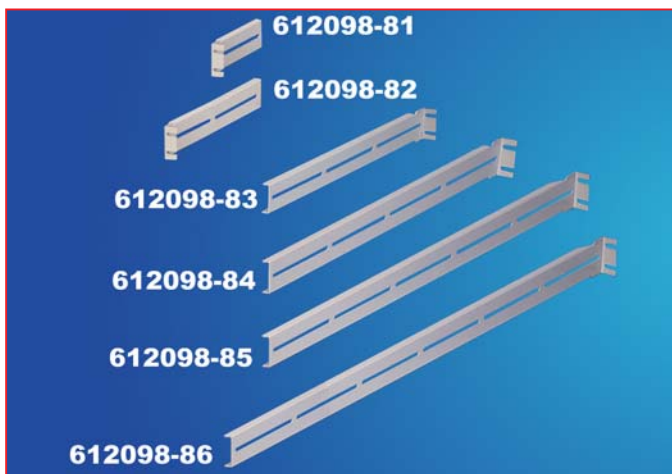

Server Brackets Variants

Rail Bracket for 3U, 3 Sections Server Rail for Odd U Components

Housings for telescopic rails combines 2 brackets (front & rear) in each side for 6 different length of brackets that creates a flexible solution to fit you Indeed components.

CLM Part No.	length mm	Set/CTN
612098-81	100.9	10
612098-82	198	10
612098-83	295.1	10
612098-84	392.2	10
612098-85	489.3	10
612098-86	589.3	10

Material: sheet steel

Supply includes:
2 pairs of Brackets.
& Assembly parts.