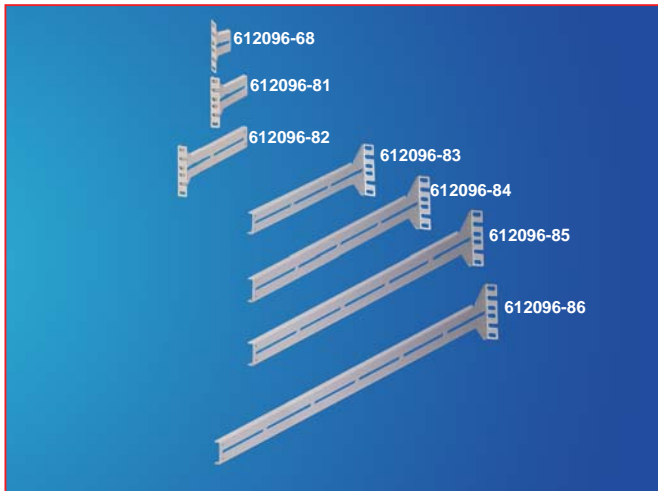

# Server Brackets Variants

## Rail Bracket for 2U, 2 Sections Server Rail for Even U Components

Brackets for telescopic rails combines 2 brackets(front & rear)in each side for 6 different length of brackets that creates a flexible solution to fit you Indeed components.

**Material:** sheet steel

**Supply includes:**  
2 pairs of Brackets.  
& Assembly parts.

**Finished:** Powder coating in color RAL7035 or RAL9011

CLM Part No.	length mm	Set/CTN
612096-68	30	10
612096-81	100.9	10
612096-82	198	10
612096-83	295.1	10
612096-84	392.2	10
612096-85	489.3	10
612096-86	589.3	10