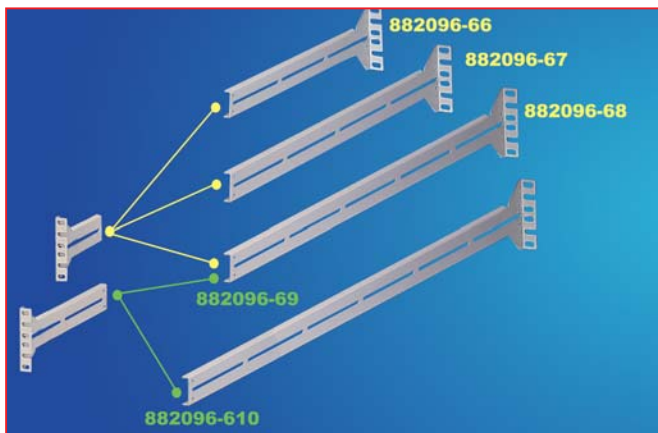

## Rail Bracket for 2U, 2 Sections Server Rail for Even U Components

Brackets for telescopic rails combines 2 brackets(front & rear)in each side for 6 different length of brackets that creates a flexible solution to fit you Indeed components.

**Material:** sheet steel

**Supply includes:**  
2 pairs of Brackets.  
& Assembly parts.

**Finished:** Powder coating in color RAL7035 or RAL9011

CLM Part No.	length mm	Set/CTN
612096-68	30	10
612096-81	100.9	10
612096-82	198	10
612096-83	295.1	10
612096-84	392.2	10
612096-85	489.3	10
612096-86	589.3	10