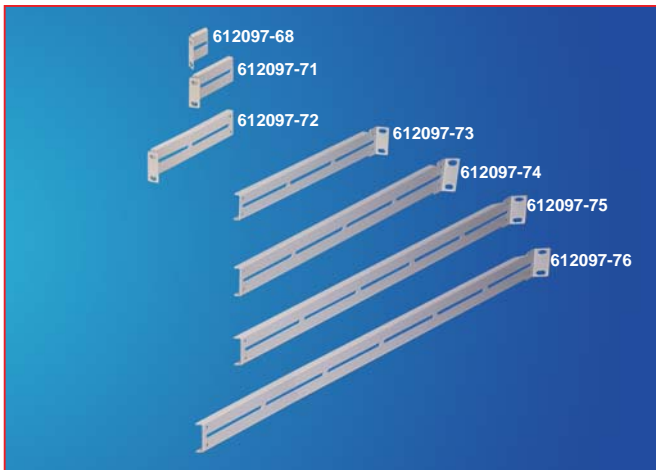

# Server Brackets Variants

## Rail Bracket for 1U, 2 Sections Server Rail for Odd U Components

Brackets for telescopic rails combines 2 pair of brackets(front & rear)in each side for 6 different kinds of length of brackets that creates a flexible solution to fit you Indeed components.

**Material:** sheet steel

**Supply Includes:**  
2 pairs of Brackets.  
& Assembly parts.

**Finished:** Powder coating in color RAL7035 or RAL9011

CLM Part No.	length mm	Set/CTN
612097-68	30	10
612097-71	100.9	10
612097-72	198	10
612097-73	295.1	10
612097-74	392.2	10
612097-75	489.3	10
612097-76	589.3	10