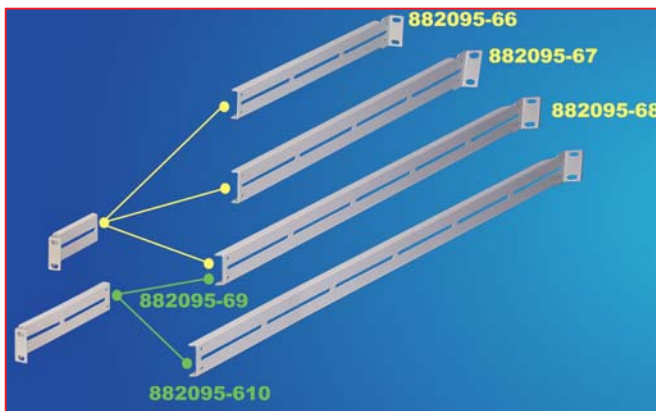

## Rail Bracket for 1U, 2 Sections Server Rail for Odd U Components

Brackets for telescopic rails combines 2 pair of brackets(front & rear)in each side for 6 different kinds of length of brackets that creates a flexible solution to fit you Indeed components.

**Material:** sheet steel

**Supply Includes:**  
2 pairs of Brackets.  
& Assembly parts.

**Finished:** Powder coating in color RAL7035 or RAL9011

CLM Part No.	length mm	Set/CTN
612097-68	30	10
612097-71	100.9	10
612097-72	198	10
612097-73	295.1	10
612097-74	392.2	10
612097-75	489.3	10
612097-76	589.3	10