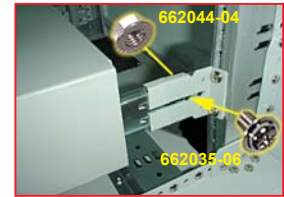

## Rail Bracket for 1U, 2 Sections Server Rail for Odd U Components

Brackets for telescopic rails combines 2 pair of brackets(front & rear)in each side for 6 different kinds of length of brackets that creates a flexible solution to fit you Indeed components.

**Material:** sheet steel

**Supply Includes:**  
2 pairs of Brackets.  
& Assembly parts.

**Finished:** Powder coating in color RAL7035 or RAL9011

CLM Part No.	length mm	Set/CTN
612097-68	30	10
612097-71	100.9	10
612097-72	198	10
612097-73	295.1	10
612097-74	392.2	10
612097-75	489.3	10
612097-76	589.3	10